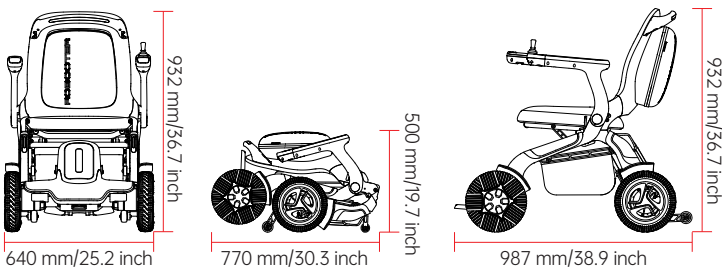

ROBOTEER

R E B O O T Y O U R L I F E

EXCLUSIVELY DISTRIBUTED BY: [meducare](https://www.meducare.com)

Robooter E60/E60-A

ELECTRIC WHEELCHAIR

The next generation of performance has arrived

[meducare](https://www.meducare.com)

www.meducare.com