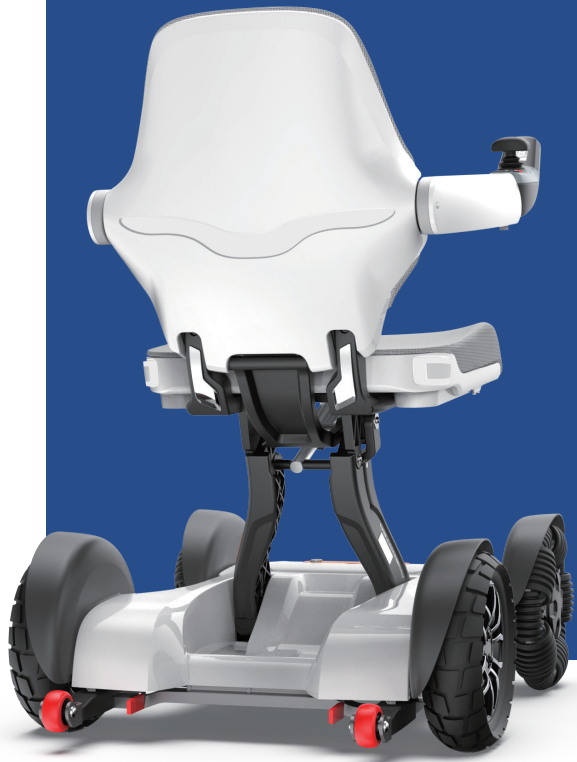

# ROBOOTER X40

## BUILT FOR YOU

Ergonomic & Aesthetically Pleasing Design

- Independent shock suspension system
- Memory foam seating
- Auto-folding mechanism
- Smart control with app integration
- Monitoring with fault alerts

Speed Settings

Cruise Control

Remote Drive

Voice Settings

Battery Monitoring

Gyroscope for Stability

## DESIGNED TO GO

Everyday Functionality

Tight turning radius

Omni-wheel built for rough terrain

Auto-folds to fit in small places

Removable lithium battery

Built-in lighting for safety