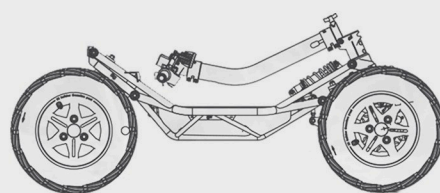

An innovative seating system that lowers & swivels the seat to the height of a wheelchair as well as a foldable and adjustable handlebar for easier access and riding.

INCREASED INDEPENDENCE

The Ezraider Access™ allows for greater independence to get in or out of the vehicle by using our innovative seating system that swivels and lowers the seat to the height of a wheelchair.

In addition, the handlebar can be folded and adjusted easily.

SMOOTHER RIDE

With high ground clearance and our patented suspension system, you will experience maximum cushioning, improved comfort wherever you choose to go.

DIMENSIONS

Width: 66 cm / 26"
Length: 161 cm / 63"
Height: 126 cm / 50"
Height folded: 66 cm / 26"

TRUSTED BRAND

The EZRaider® is trusted by armies, police, rescue forces, and individual customers from all around the world.